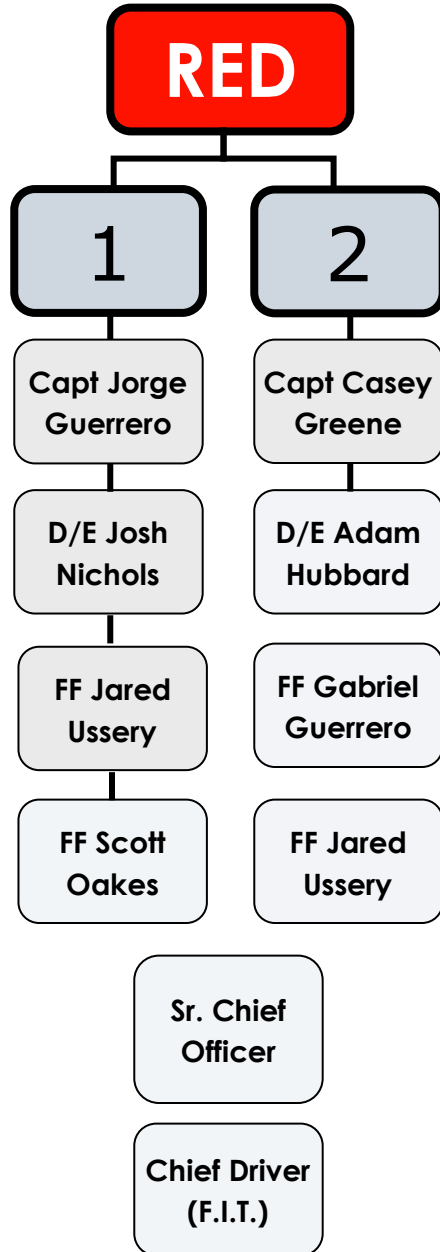

Task Force RED

Task Force RED - Wildland -

Large Command
Communication

DeSoto

Task Force
Commander

Red Oak

Chief Officers
(with vehicle)

Mansfield