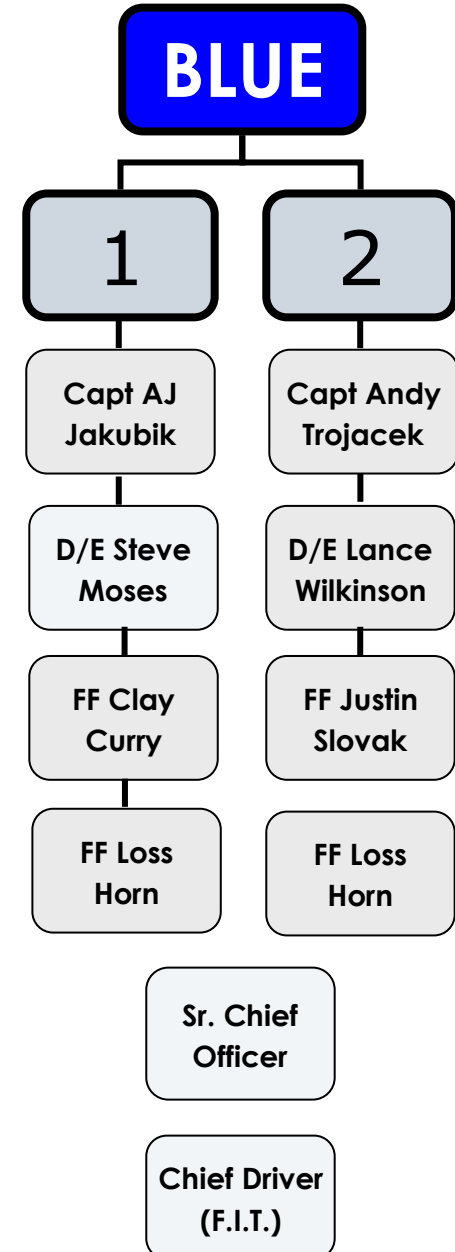

Task Force RED

Task Force RED - Wildland -

Large Command
Communication

DeSoto

Task Force
Commander

Red Oak

Chief Officers
(with vehicle)

Mansfield