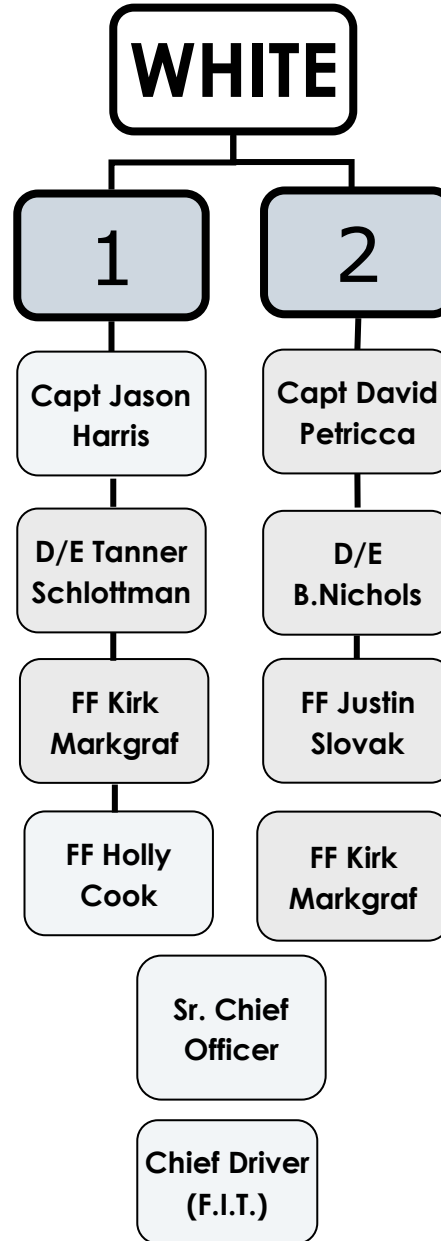

Task Force RED

Task Force RED - Wildland -

Large Command
Communication

DeSoto

Task Force
Commander

Red Oak

Chief Officers
(with vehicle)

Mansfield